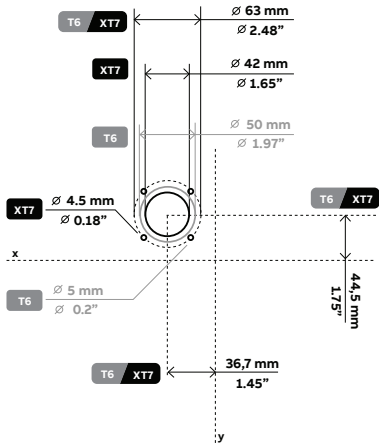

Tmax T to Tmax XT

Dimensional Comparison

T4 VS XT4

T4/XT4 FRAME SIZE DEPTH COMPARISON

T4/XT4 FRAME SIZE FRONT COMPARISON

T5 VS XT5

T5/XT5 FRAME SIZE DEPTH COMPARISON

T5/XT5 FRAME SIZE FRONT COMPARISON

T5/XT5 FRAME SIZE DEPTH ALIGNED CENTERS

T6 VS XT6

T6/XT6 FRAME SIZE DEPTH COMPARISON

T6/XT6 FRAME SIZE FRONT COMPARISON

T7 VS XT7

T7/XT7 FRAME SIZE DEPTH COMPARISON

T7/XT7 FRAME SIZE FRONT COMPARISON

T7M VS XT7M

T7M/XT7M FRAME SIZE DEPTH COMPARISON

T7M/XT7M FRAME SIZE FRONT COMPARISON

T6 VS XT5

T6/XT5 FRAME SIZE DEPTH COMPARISON

T6/XT5 FRAME SIZE FRONT COMPARISON

T6 VS XT7

T6/XT7 FRAME SIZE DEPTH COMPARISON

T6/XT7 FRAME SIZE FRONT COMPARISON