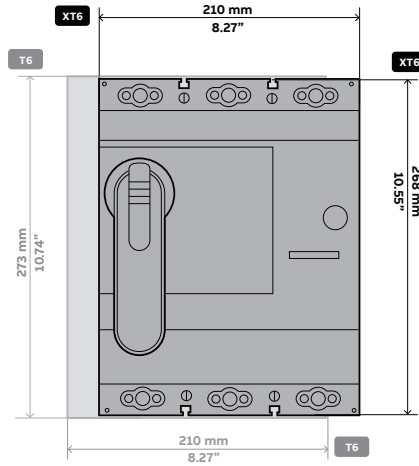

Tmax T to Tmax XT

Dimensional Comparison

T4 VS XT4

T4/XT4 FRAME SIZE DEPTH COMPARISON

T4/XT4 FRAME SIZE FRONT COMPARISON

T5 VS XT5

T5/XT5 FRAME SIZE DEPTH COMPARISON

T5/XT5 FRAME SIZE FRONT COMPARISON

T5/XT5 FRAME SIZE DEPTH ALIGNED CENTERS

T6 VS XT6

T6/XT6 FRAME SIZE DEPTH COMPARISON

T6/XT6 FRAME SIZE FRONT COMPARISON

T7 VS XT7

T7/XT7 FRAME SIZE DEPTH COMPARISON

T7/XT7 FRAME SIZE FRONT COMPARISON

T7M VS XT7M