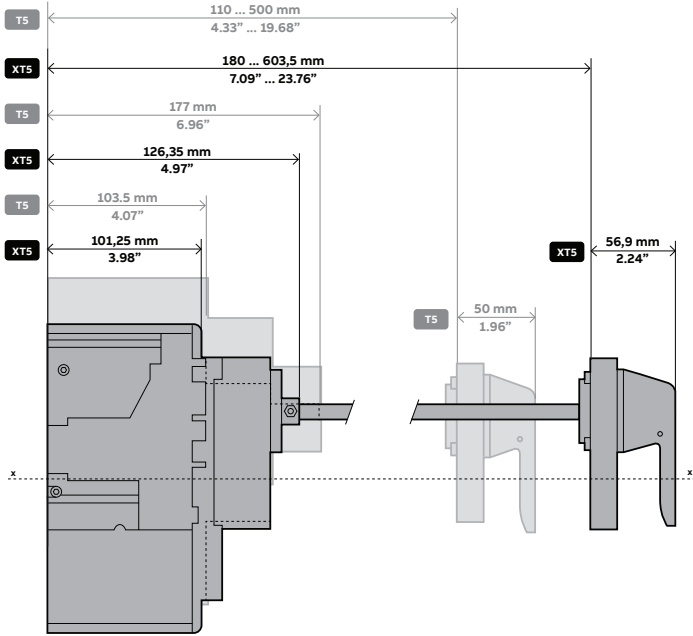

Tmax T to Tmax XT

Dimensional Comparison

T4 VS XT4

T4/XT4 FRAME SIZE DEPTH COMPARISON

T4/XT4 FRAME SIZE FRONT COMPARISON

T5 VS XT5

T5/XT5 FRAME SIZE DEPTH COMPARISON

T5/XT5 FRAME SIZE FRONT COMPARISON

T5/XT5 FRAME SIZE DEPTH ALIGNED CENTERS

T6 VS XT6

T6/XT6 FRAME SIZE DEPTH COMPARISON

T6/XT6 FRAME SIZE FRONT COMPARISON

T7 VS XT7

T7/XT7 FRAME SIZE DEPTH COMPARISON

T7/XT7 FRAME SIZE FRONT COMPARISON

T7M VS XT7M

T7M/XT7M FRAME SIZE DEPTH COMPARISON

T7M/XT7M FRAME SIZE FRONT COMPARISON

T6 VS XT5

T6/XT5 FRAME SIZE DEPTH COMPARISON

T6/XT5 FRAME SIZE FRONT COMPARISON

T6 VS XT7

T6/XT7 FRAME SIZE DEPTH COMPARISON

T6/XT7 FRAME SIZE FRONT COMPARISON