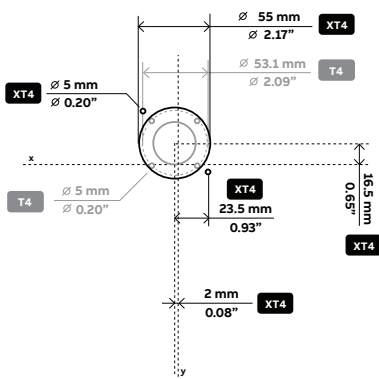

Tmax T to Tmax XT

Dimensional Comparison

T4 VS XT4

T4/XT4 FRAME SIZE DEPTH COMPARISON

T4/XT4 FRAME SIZE FRONT COMPARISON

T5 VS XT5

T5/XT5 FRAME SIZE DEPTH COMPARISON

T5/XT5 FRAME SIZE FRONT COMPARISON

T5/XT5 FRAME SIZE DEPTH ALIGNED CENTERS

T6 VS XT6

T6/XT6 FRAME SIZE DEPTH COMPARISON

T6/XT6 FRAME SIZE FRONT COMPARISON

T7 VS XT7

T7/XT7 FRAME SIZE DEPTH COMPARISON

T7/XT7 FRAME SIZE FRONT COMPARISON

T7M VS XT7M

T7M/XT7M FRAME SIZE DEPTH COMPARISON

T7M/XT7M FRAME SIZE FRONT COMPARISON

T6 VS XT5

T6/XT5 FRAME SIZE DEPTH COMPARISON

T6/XT5 FRAME SIZE FRONT COMPARISON

T6 VS XT7

T6/XT7 FRAME SIZE DEPTH COMPARISON

T6/XT7 FRAME SIZE FRONT COMPARISON