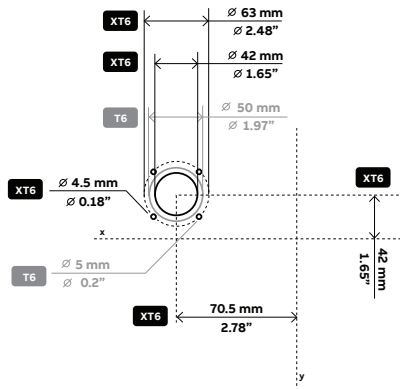

Tmax T to Tmax XT

Dimensional Comparison

T4 VS XT4

T4/XT4 FRAME SIZE DEPTH COMPARISON

T4/XT4 FRAME SIZE FRONT COMPARISON

T5 VS XT5

T5/XT5 FRAME SIZE DEPTH COMPARISON

T5/XT5 FRAME SIZE FRONT COMPARISON

T5/XT5 FRAME SIZE DEPTH ALIGNED CENTERS

T6 VS XT6

T6/XT6 FRAME SIZE DEPTH COMPARISON

T6/XT6 FRAME SIZE FRONT COMPARISON

T7 VS XT7

T7/XT7 FRAME SIZE DEPTH COMPARISON

T7/XT7 FRAME SIZE FRONT COMPARISON

T7M VS XT7M

T7M/XT7M FRAME SIZE DEPTH COMPARISON

T7M/XT7M FRAME SIZE FRONT COMPARISON

T6 VS XT5

T6/XT5 FRAME SIZE DEPTH COMPARISON

T6/XT5 FRAME SIZE FRONT COMPARISON

T6 VS XT7

T6/XT7 FRAME SIZE DEPTH COMPARISON

T6/XT7 FRAME SIZE FRONT COMPARISON