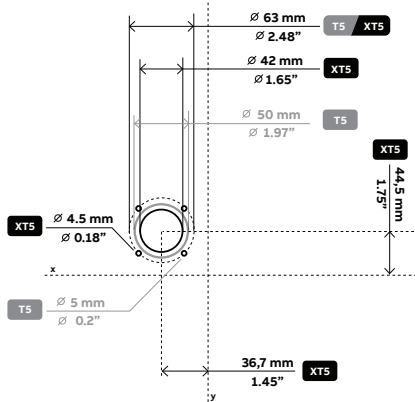

Tmax T to Tmax XT

Dimensional Comparison

T4 VS XT4

T4/XT4 FRAME SIZE DEPTH COMPARISON

T4/XT4 FRAME SIZE FRONT COMPARISON

T5 VS XT5

T5/XT5 FRAME SIZE DEPTH COMPARISON

T5/XT5 FRAME SIZE FRONT COMPARISON

T5/XT5 FRAME SIZE DEPTH ALIGNED CENTERS

T6 VS XT6

T6/XT6 FRAME SIZE DEPTH COMPARISON

T6/XT6 FRAME SIZE FRONT COMPARISON

T7 VS XT7

T7/XT7 FRAME SIZE DEPTH COMPARISON

T7/XT7 FRAME SIZE FRONT COMPARISON

T7M VS XT7M

T7M/XT7M FRAME SIZE DEPTH COMPARISON

T7M/XT7M FRAME SIZE FRONT COMPARISON

T6 VS XT5

T6/XT5 FRAME SIZE DEPTH COMPARISON

T6/XT5 FRAME SIZE FRONT COMPARISON

T6 VS XT7

T6/XT7 FRAME SIZE DEPTH COMPARISON

T6/XT7 FRAME SIZE FRONT COMPARISON