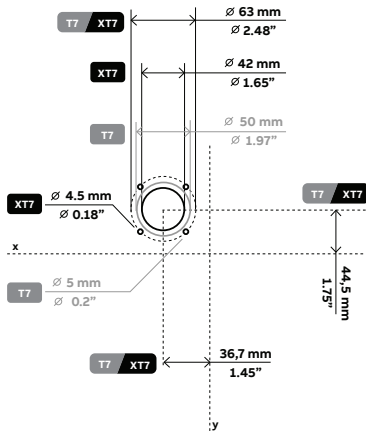

Tmax T to Tmax XT

Dimensional Comparison

T4 VS XT4

T4/XT4 FRAME SIZE DEPTH COMPARISON

T4/XT4 FRAME SIZE FRONT COMPARISON

T5 VS XT5

T5/XT5 FRAME SIZE DEPTH COMPARISON

T5/XT5 FRAME SIZE FRONT COMPARISON

T5/XT5 FRAME SIZE DEPTH ALIGNED CENTERS

T6 VS XT6

T6/XT6 FRAME SIZE DEPTH COMPARISON

T6/XT6 FRAME SIZE FRONT COMPARISON

T7 VS XT7

T7/XT7 FRAME SIZE DEPTH COMPARISON

T7/XT7 FRAME SIZE FRONT COMPARISON

T7M VS XT7M

T7M/XT7M FRAME SIZE DEPTH COMPARISON

T7M/XT7M FRAME SIZE FRONT COMPARISON

T6 VS XT5

T6/XT5 FRAME SIZE DEPTH COMPARISON

T6/XT5 FRAME SIZE FRONT COMPARISON

T6 VS XT7

T6/XT7 FRAME SIZE DEPTH COMPARISON

T6/XT7 FRAME SIZE FRONT COMPARISON