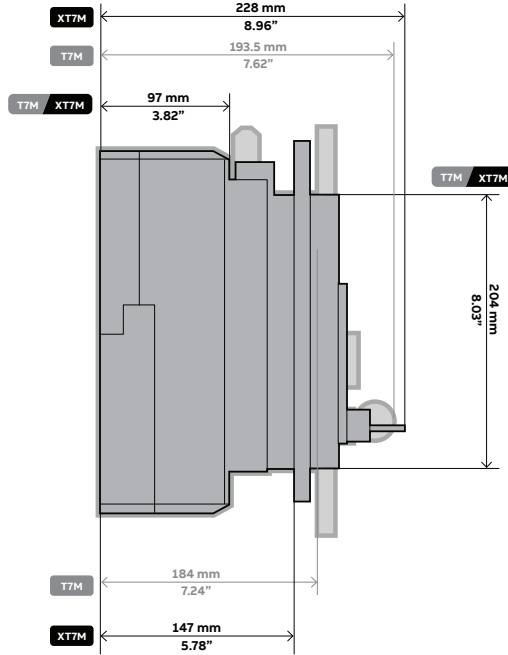

Tmax T to Tmax XT

Dimensional Comparison

T4 VS XT4

T4/XT4 FRAME SIZE DEPTH COMPARISON

T4/XT4 FRAME SIZE FRONT COMPARISON

T5 VS XT5

T5/XT5 FRAME SIZE DEPTH COMPARISON

T5/XT5 FRAME SIZE FRONT COMPARISON

T5/XT5 FRAME SIZE DEPTH ALIGNED CENTERS

T6 VS XT6

T6/XT6 FRAME SIZE DEPTH COMPARISON

T6/XT6 FRAME SIZE FRONT COMPARISON

T7 VS XT7

T7/XT7 FRAME SIZE DEPTH COMPARISON

T7/XT7 FRAME SIZE FRONT COMPARISON

T7M VS XT7M

T7M/XT7M FRAME SIZE DEPTH COMPARISON

T7M/XT7M FRAME SIZE FRONT COMPARISON

T6 VS XT5

T6/XT5 FRAME SIZE DEPTH COMPARISON

T6/XT5 FRAME SIZE FRONT COMPARISON

T6 VS XT7

T6/XT7 FRAME SIZE DEPTH COMPARISON

T6/XT7 FRAME SIZE FRONT COMPARISON