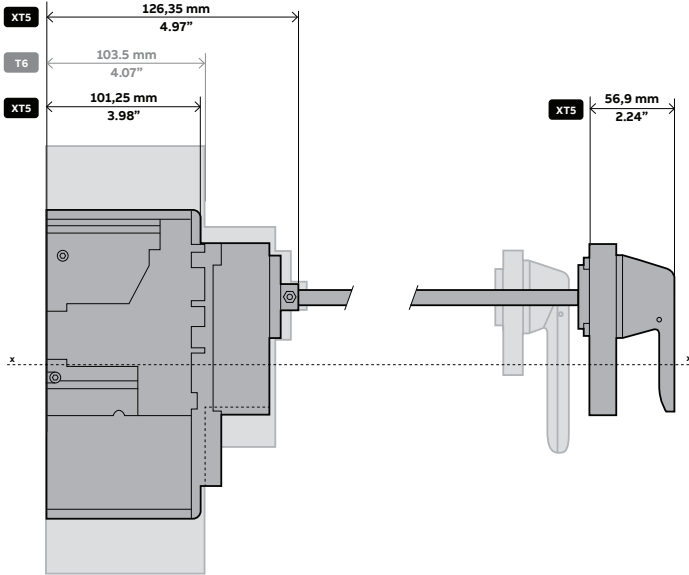

Tmax T to Tmax XT

Dimensional Comparison

T4 VS XT4

T4/XT4 FRAME SIZE DEPTH COMPARISON

T4/XT4 FRAME SIZE FRONT COMPARISON

T5 VS XT5

T5/XT5 FRAME SIZE DEPTH COMPARISON

T5/XT5 FRAME SIZE FRONT COMPARISON

T5/XT5 FRAME SIZE DEPTH ALIGNED CENTERS

T6 VS XT6

T6/XT6 FRAME SIZE DEPTH COMPARISON

T6/XT6 FRAME SIZE FRONT COMPARISON

T7 VS XT7

T7/XT7 FRAME SIZE DEPTH COMPARISON

T7/XT7 FRAME SIZE FRONT COMPARISON

T7M VS XT7M

T7M/XT7M FRAME SIZE DEPTH COMPARISON

T7M/XT7M FRAME SIZE FRONT COMPARISON

T6 VS XT5

T6/XT5 FRAME SIZE DEPTH COMPARISON

T6/XT5 FRAME SIZE FRONT COMPARISON

T6 VS XT7

T6/XT7 FRAME SIZE DEPTH COMPARISON

T6/XT7 FRAME SIZE FRONT COMPARISON