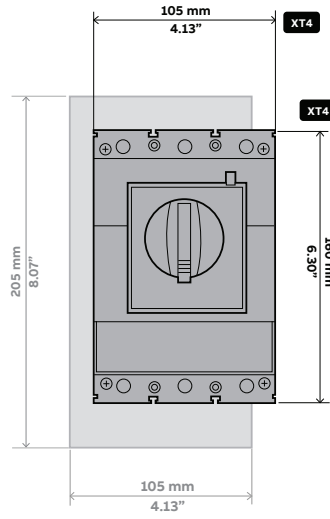

Tmax T to Tmax XT

Dimensional Comparison

T4 VS XT4

T4/XT4 FRAME SIZE DEPTH COMPARISON

T4/XT4 FRAME SIZE FRONT COMPARISON

T5 VS XT5

T5/XT5 FRAME SIZE DEPTH COMPARISON

T5/XT5 FRAME SIZE FRONT COMPARISON

T5/XT5 FRAME SIZE DEPTH ALIGNED CENTERS

T6 VS XT6

T6/XT6 FRAME SIZE DEPTH COMPARISON

T6/XT6 FRAME SIZE FRONT COMPARISON

T7 VS XT7

T7/XT7 FRAME SIZE DEPTH COMPARISON

T7/XT7 FRAME SIZE FRONT COMPARISON

T7M VS XT7M