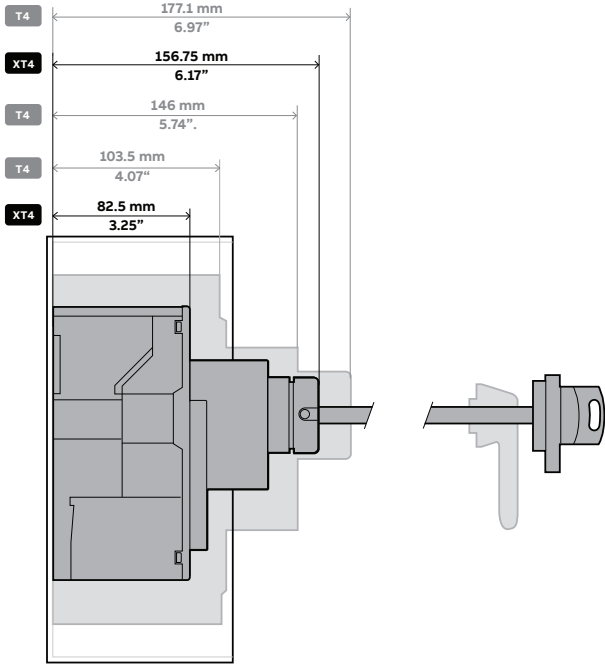

Tmax T to Tmax XT

Dimensional Comparison

T4 VS XT4

T4/XT4 FRAME SIZE DEPTH COMPARISON

T4/XT4 FRAME SIZE FRONT COMPARISON

T5 VS XT5

T5/XT5 FRAME SIZE DEPTH COMPARISON

T5/XT5 FRAME SIZE FRONT COMPARISON

T5/XT5 FRAME SIZE DEPTH ALIGNED CENTERS

T6 VS XT6

T6/XT6 FRAME SIZE DEPTH COMPARISON

T6/XT6 FRAME SIZE FRONT COMPARISON

T7 VS XT7

T7/XT7 FRAME SIZE DEPTH COMPARISON

T7/XT7 FRAME SIZE FRONT COMPARISON

T7M VS XT7M