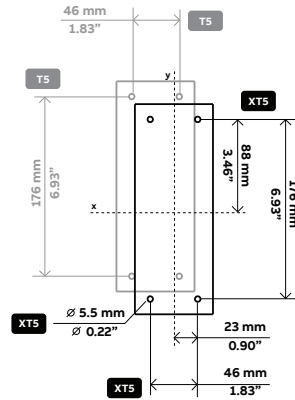

Tmax T to Tmax XT

Dimensional Comparison

T4 VS XT4

T4/XT4 FRAME SIZE DEPTH COMPARISON

T4/XT4 FRAME SIZE FRONT COMPARISON

T5 VS XT5

T5/XT5 FRAME SIZE DEPTH COMPARISON

T5/XT5 FRAME SIZE FRONT COMPARISON

T5/XT5 FRAME SIZE DEPTH ALIGNED CENTERS

T6 VS XT6

T6/XT6 FRAME SIZE DEPTH COMPARISON

T6/XT6 FRAME SIZE FRONT COMPARISON

T7 VS XT7

T7/XT7 FRAME SIZE DEPTH COMPARISON

T7/XT7 FRAME SIZE FRONT COMPARISON

T7M VS XT7M

T7M/XT7M FRAME SIZE DEPTH COMPARISON

T7M/XT7M FRAME SIZE FRONT COMPARISON

T6 VS XT5

T6/XT5 FRAME SIZE DEPTH COMPARISON

T6/XT5 FRAME SIZE FRONT COMPARISON

T6 VS XT7

T6/XT7 FRAME SIZE DEPTH COMPARISON

T6/XT7 FRAME SIZE FRONT COMPARISON