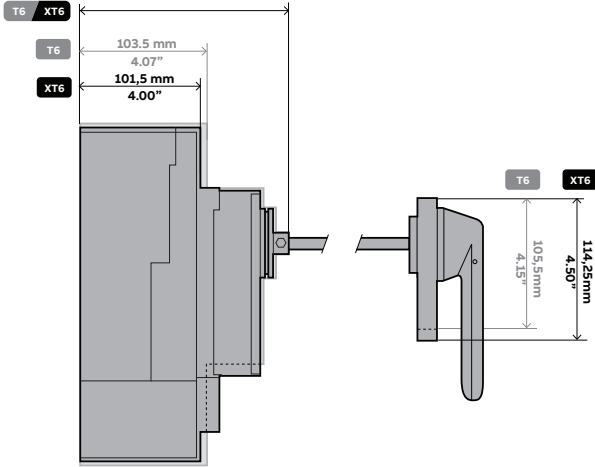

Tmax T to Tmax XT

Dimensional Comparison

T4 VS XT4

T4/XT4 FRAME SIZE DEPTH COMPARISON

T4/XT4 FRAME SIZE FRONT COMPARISON

T5 VS XT5

T5/XT5 FRAME SIZE DEPTH COMPARISON

T5/XT5 FRAME SIZE FRONT COMPARISON

T5/XT5 FRAME SIZE DEPTH ALIGNED CENTERS

T6 VS XT6

T6/XT6 FRAME SIZE DEPTH COMPARISON

T6/XT6 FRAME SIZE FRONT COMPARISON

T7 VS XT7

T7/XT7 FRAME SIZE DEPTH COMPARISON

T7/XT7 FRAME SIZE FRONT COMPARISON

T7M VS XT7M

T7M/XT7M FRAME SIZE DEPTH COMPARISON

T7M/XT7M FRAME SIZE FRONT COMPARISON

T6 VS XT5

T6/XT5 FRAME SIZE DEPTH COMPARISON

T6/XT5 FRAME SIZE FRONT COMPARISON

T6 VS XT7

T6/XT7 FRAME SIZE DEPTH COMPARISON

T6/XT7 FRAME SIZE FRONT COMPARISON