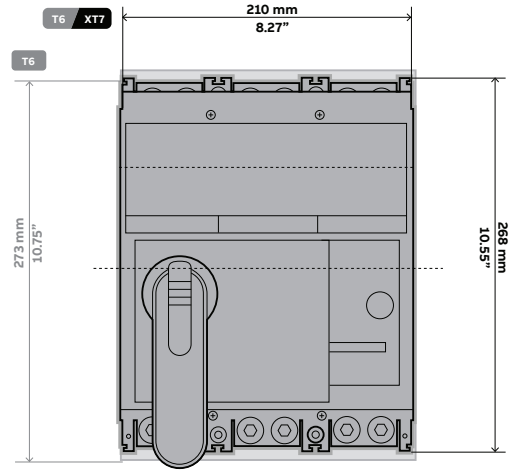

T5/XT5 FRAME SIZE DEPTH ALIGNED CENTERS

T6 VS XT6

T6/XT6 FRAME SIZE DEPTH COMPARISON

T6/XT6 FRAME SIZE FRONT COMPARISON

T7 VS XT7

T7/XT7 FRAME SIZE DEPTH COMPARISON

T7/XT7 FRAME SIZE FRONT COMPARISON

T7M VS XT7M

T7M/XT7M FRAME SIZE DEPTH COMPARISON

T7M/XT7M FRAME SIZE FRONT COMPARISON

T6 VS XT5

T6/XT5 FRAME SIZE DEPTH COMPARISON

T6/XT5 FRAME SIZE FRONT COMPARISON

T6 VS XT7

T6/XT7 FRAME SIZE DEPTH COMPARISON

T6/XT7 FRAME SIZE FRONT COMPARISON