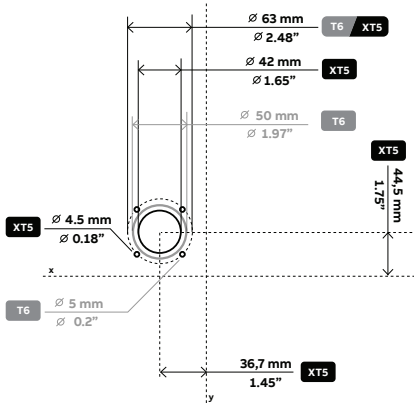

Tmax T to Tmax XT

Dimensional Comparison

T4 VS XT4

T4/XT4 FRAME SIZE DEPTH COMPARISON

T4/XT4 FRAME SIZE FRONT COMPARISON

T5 VS XT5

T5/XT5 FRAME SIZE DEPTH COMPARISON

T5/XT5 FRAME SIZE FRONT COMPARISON

T5/XT5 FRAME SIZE DEPTH ALIGNED CENTERS

T6 VS XT6

T6/XT6 FRAME SIZE DEPTH COMPARISON

T6/XT6 FRAME SIZE FRONT COMPARISON

T7 VS XT7

T7/XT7 FRAME SIZE DEPTH COMPARISON

T7/XT7 FRAME SIZE FRONT COMPARISON

T7M VS XT7M

T7M/XT7M FRAME SIZE DEPTH COMPARISON

T7M/XT7M FRAME SIZE FRONT COMPARISON

T6 VS XT5

T6/XT5 FRAME SIZE DEPTH COMPARISON

T6/XT5 FRAME SIZE FRONT COMPARISON

T6 VS XT7

T6/XT7 FRAME SIZE DEPTH COMPARISON

T6/XT7 FRAME SIZE FRONT COMPARISON