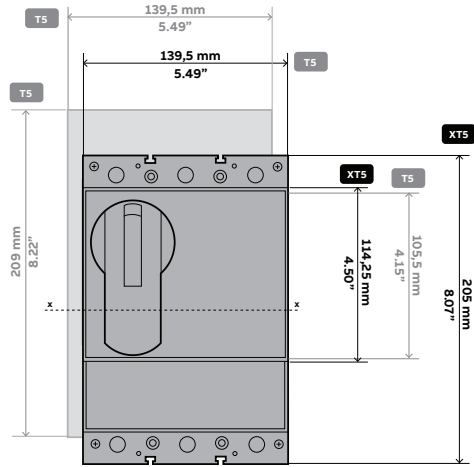

Tmax T to Tmax XT

Dimensional Comparison

T4 VS XT4

T4/XT4 FRAME SIZE DEPTH COMPARISON

T4/XT4 FRAME SIZE FRONT COMPARISON

T5 VS XT5

T5/XT5 FRAME SIZE DEPTH COMPARISON

T5/XT5 FRAME SIZE FRONT COMPARISON

T5/XT5 FRAME SIZE DEPTH ALIGNED CENTERS

T6 VS XT6

T6/XT6 FRAME SIZE DEPTH COMPARISON

T6/XT6 FRAME SIZE FRONT COMPARISON

T7 VS XT7

T7/XT7 FRAME SIZE DEPTH COMPARISON

T7/XT7 FRAME SIZE FRONT COMPARISON

T7M VS XT7M

T7M/XT7M FRAME SIZE DEPTH COMPARISON

T7M/XT7M FRAME SIZE FRONT COMPARISON

T6 VS XT5

T6/XT5 FRAME SIZE DEPTH COMPARISON

T6/XT5 FRAME SIZE FRONT COMPARISON

T6 VS XT7

T6/XT7 FRAME SIZE DEPTH COMPARISON

T6/XT7 FRAME SIZE FRONT COMPARISON